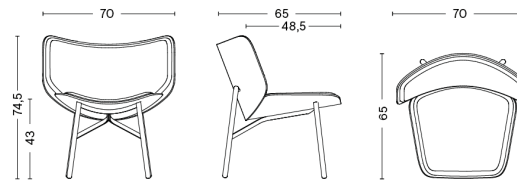

DAPPER LOUNGE

Shell moulded plywood with oak veneer

Base powder coated steel

With standard gliders / felt gliders optional

Test EN16139_L2

Dimensions W70 x D65 x H74,5 cm

Seat height 43 cm, Seat depth 48,5 cm