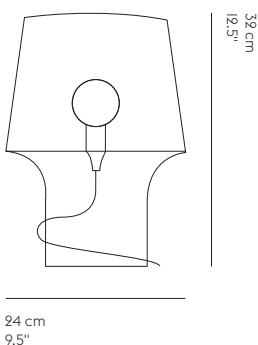

DESIGNED BY / YEAR OF DESIGN

Harri Koskinen / 2006

ABOUT THE DESIGNER

Harri Koskinen is a leading designer from Finland and has been named designer of the year in Finland. He has also received several best product awards from around the world.

CATEGORY

Table / Floor lamp

ENVIRONMENT

Indoor

DESCRIPTION

Cosy is a lamp series with personality and ambience. Place them anywhere to create an atmosphere. The lamp's dim function makes it possible to the light and mood in a room.

PRODUCTION PROCESS

Cosy in Grey is hand made, mouth blown in colored soda lime glass, cut grinded and polished by hand.

MATERIAL

Soda lime glass, transparent PVC cord with a dimmer, plastic socket and an internal clear plastic construction to secure cord and socket.

CORD LENGTH

2600 mm / 102.25"

BULB INCLUDED

No. Bulb can be purchased separately. Only use dimmable bulb.

DIMABLE FUNCTION

Yes

CLEANING AND CARE

Clean with soft dry cloth only. Always switch off the electricity supply before cleaning.